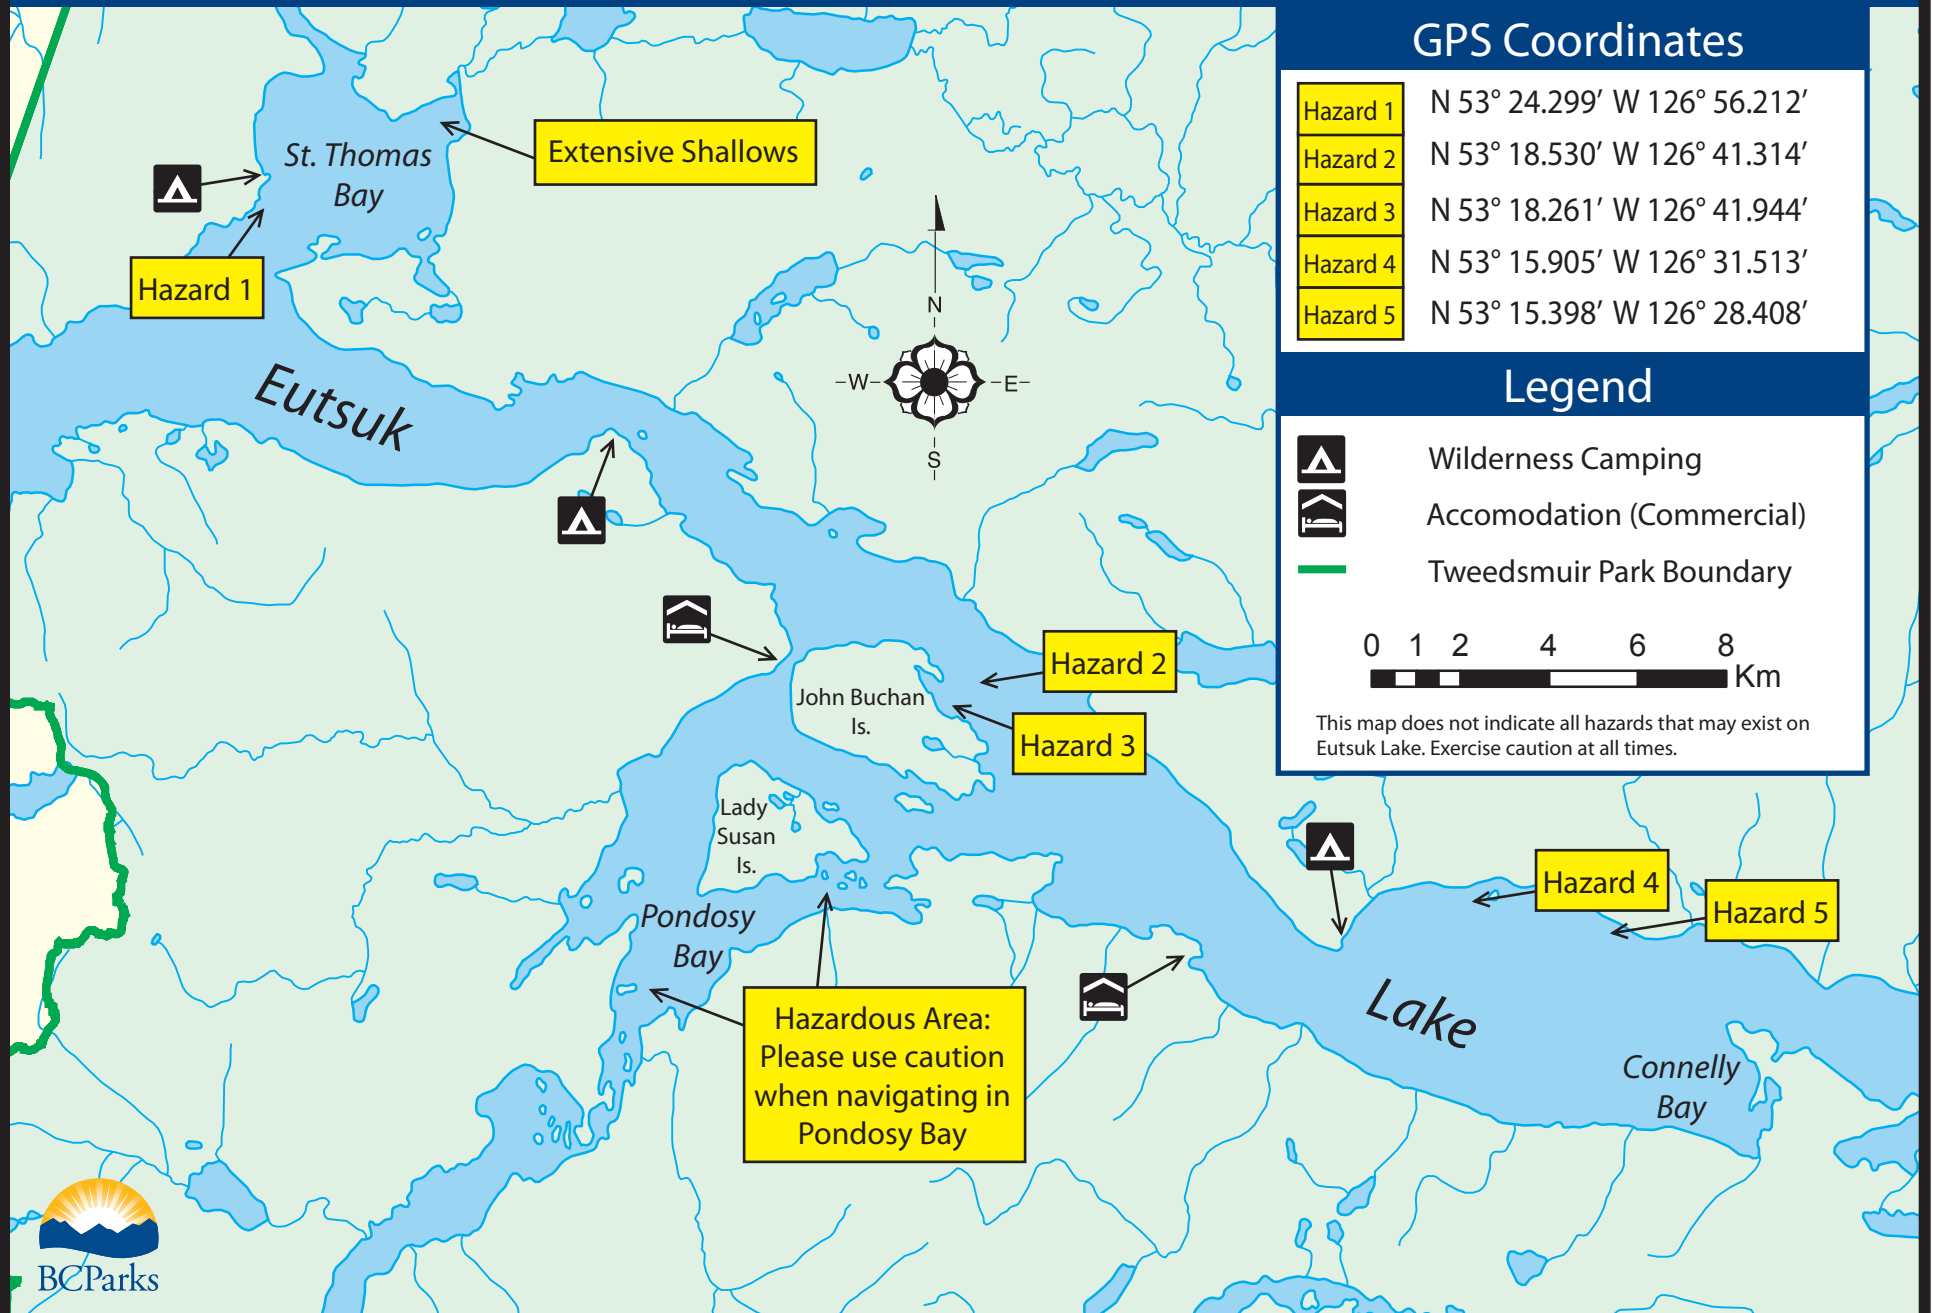

Eutsuk Lake Submerged Hazards

GPS Coordinates

Hazard 1	N 53° 24.299' W 126° 56.212'
Hazard 2	N 53° 18.530' W 126° 41.314'
Hazard 3	N 53° 18.261' W 126° 41.944'
Hazard 4	N 53° 15.905' W 126° 31.513'
Hazard 5	N 53° 15.398' W 126° 28.408'

Legend

-  Wilderness Camping
-  Accomodation (Commercial)
-  Tweedsmuir Park Boundary

This map does not indicate all hazards that may exist on Eutsuk Lake. Exercise caution at all times.

Hazardous Area:
Please use caution
when navigating in
Pondosy Bay