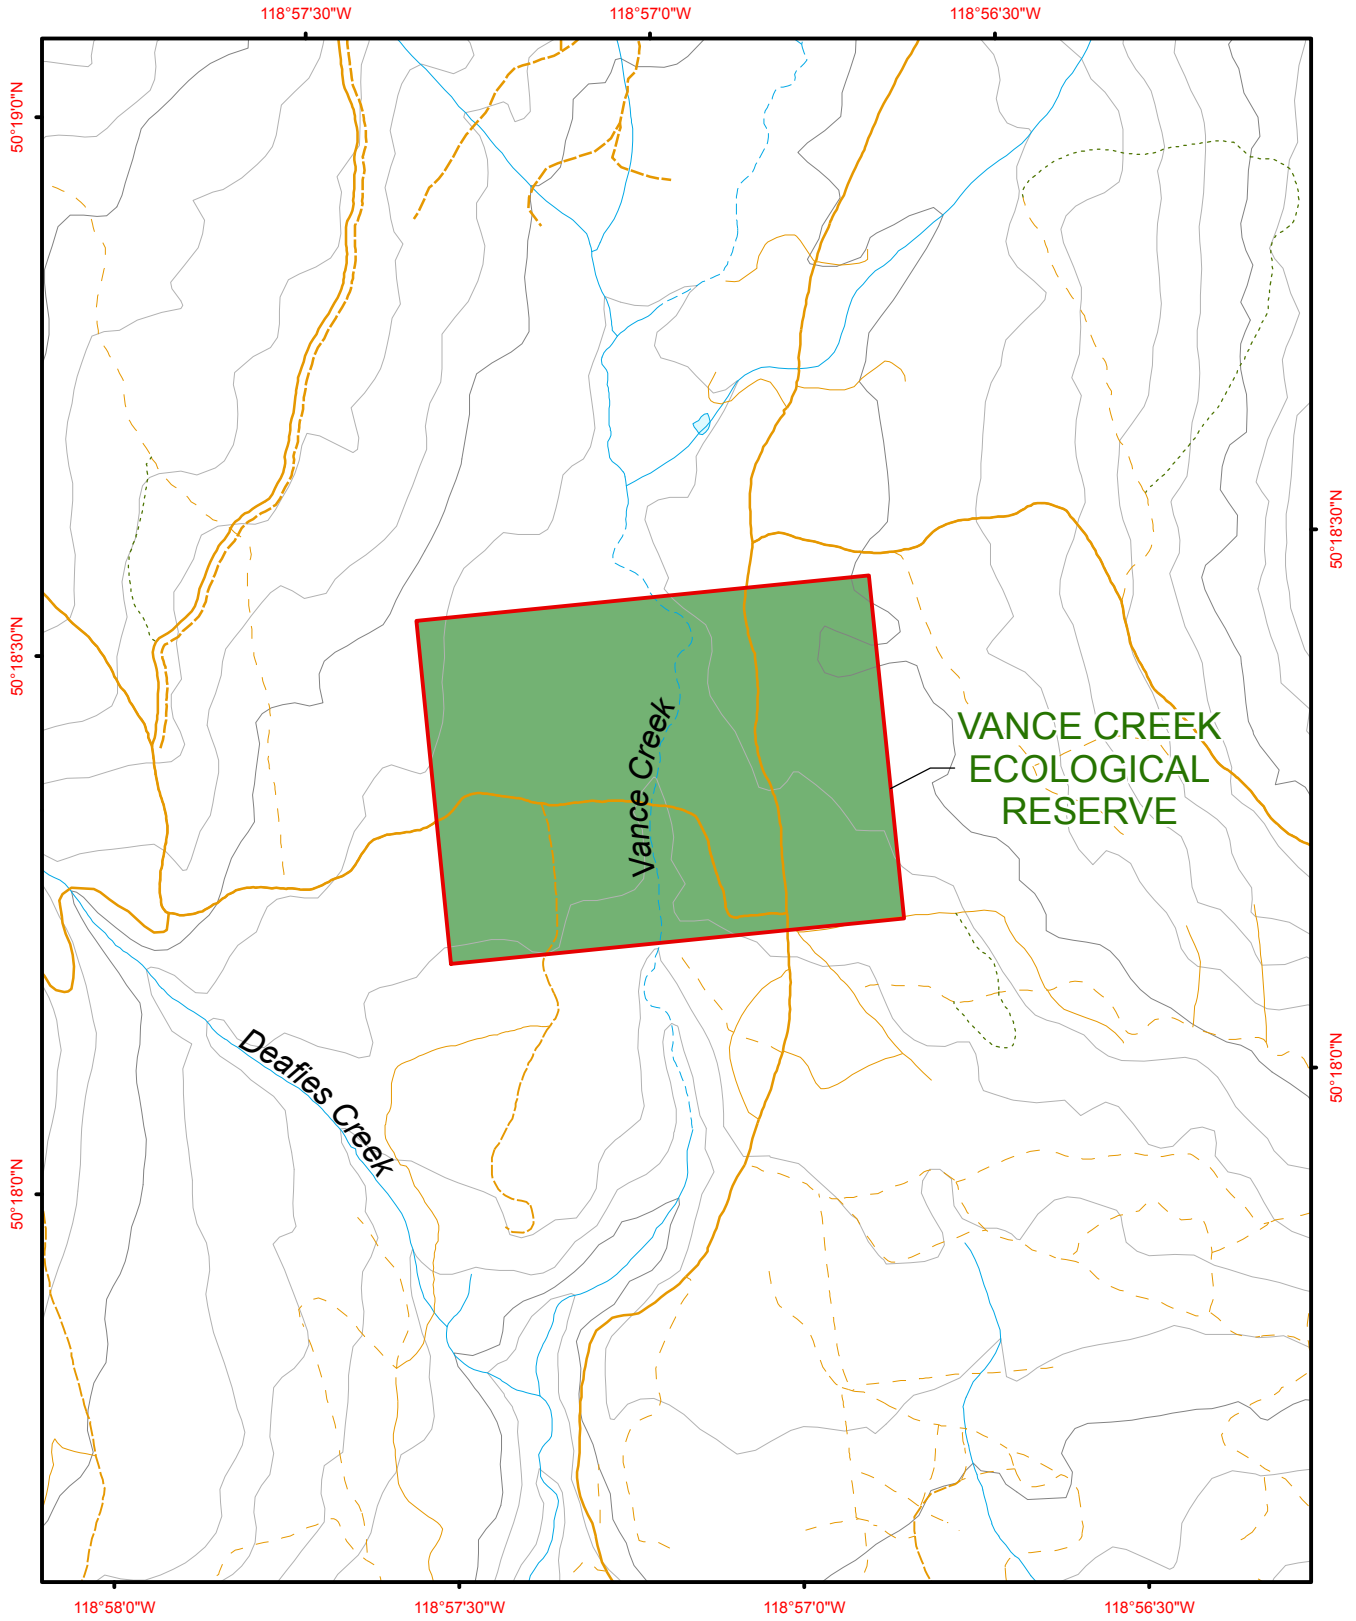

Vance Creek Ecological Reserve

Ecological Reserve
Other Protected Area

Contour - 100 m
Contour - 20 m
Forest Service Road
Road Permit

River or Stream
Marsh or Swamp
Lake or Ocean

BCParks

Project File: protected_area_template
Date: September 14, 2010