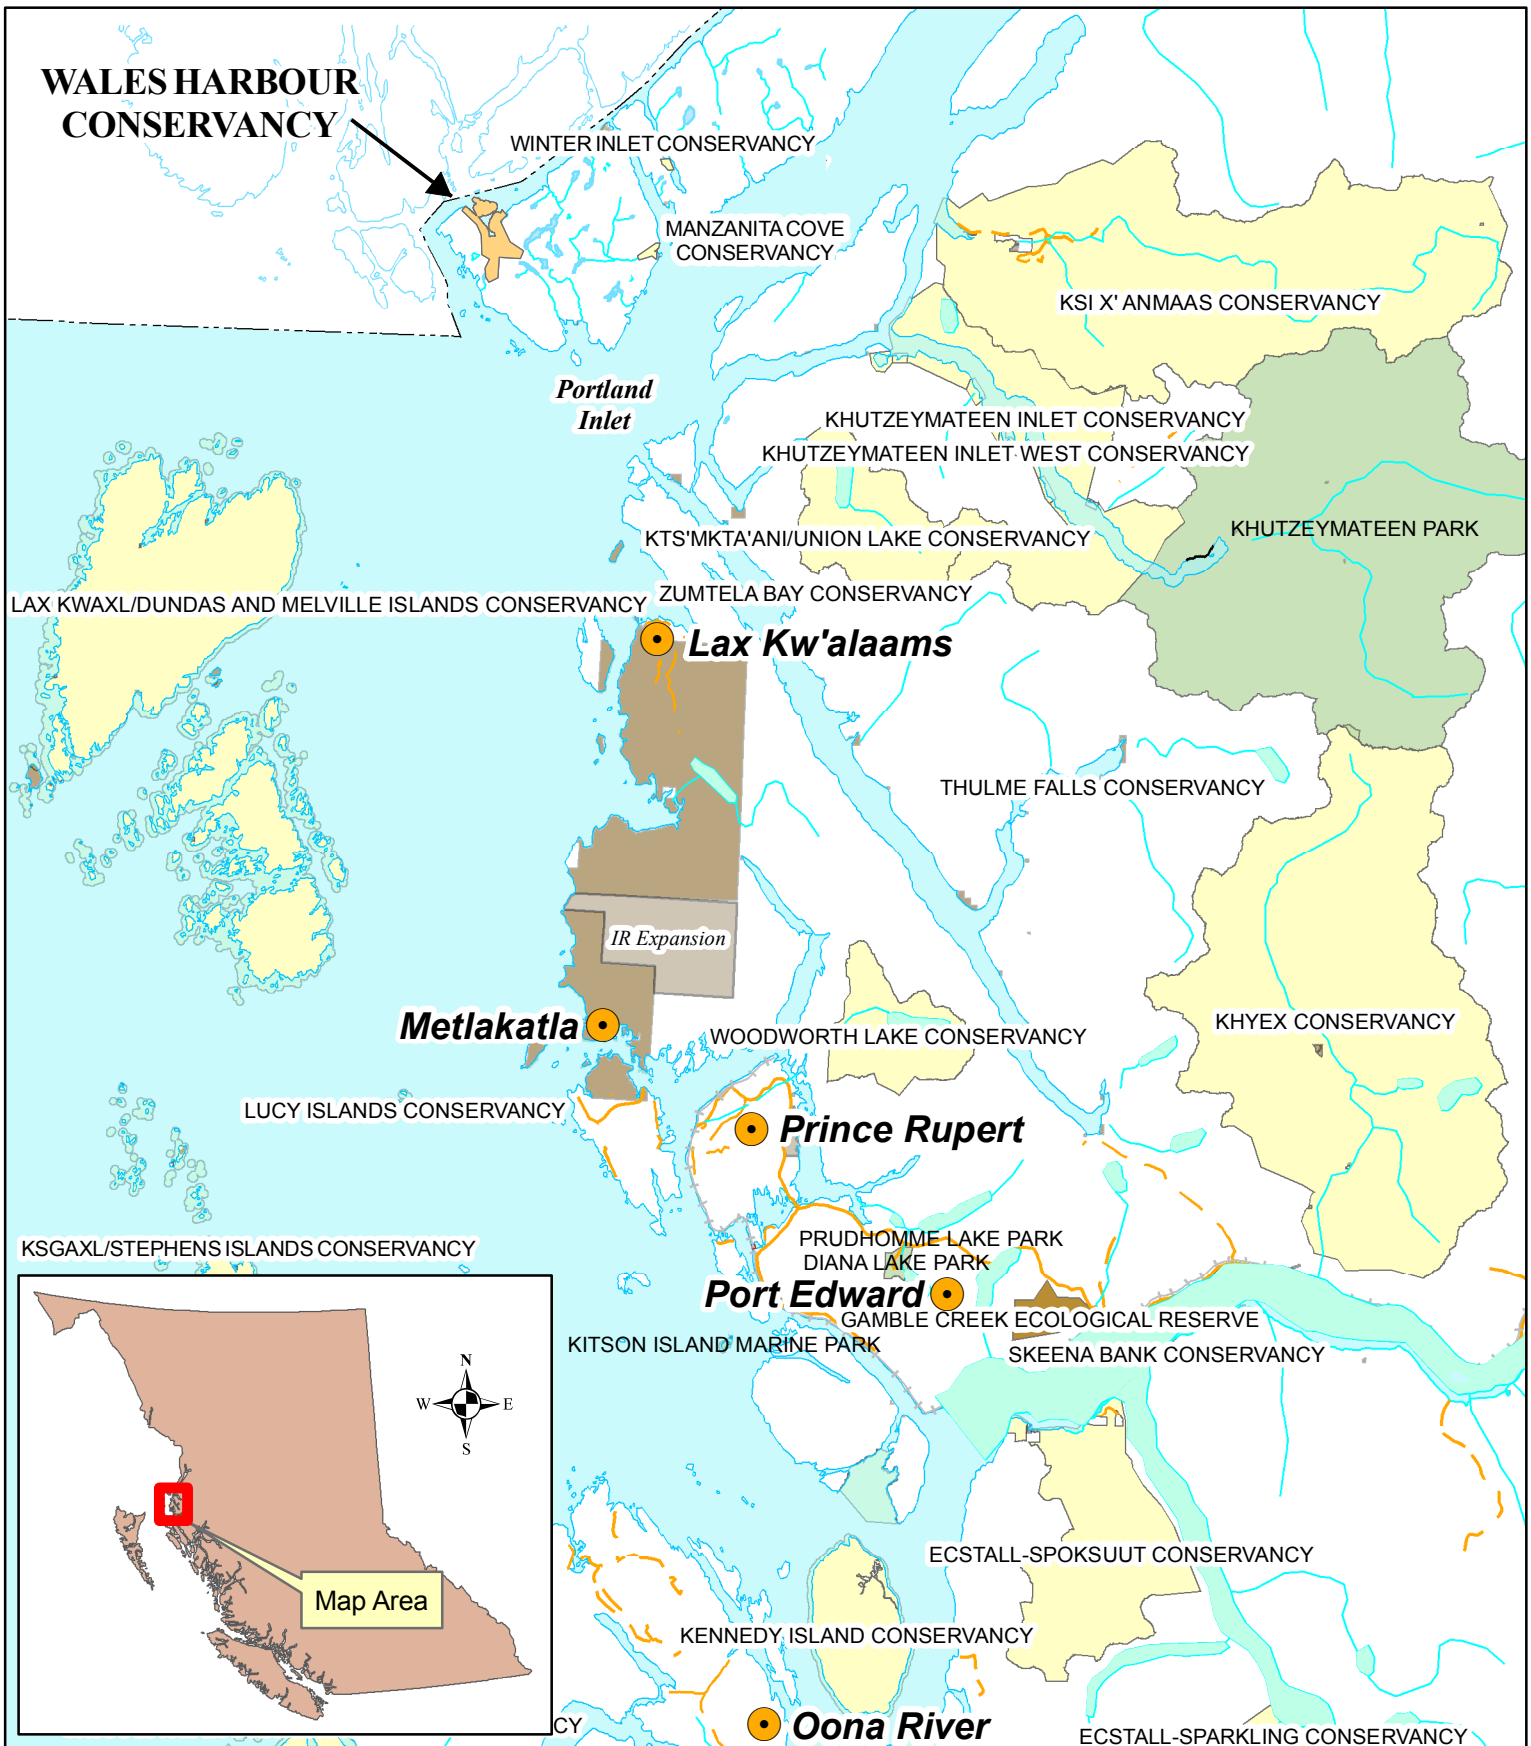

# Wales Harbour Conservancy: Context

BC Parks

Dani Tarangle, Planning Section  
 April, 2011  
 NAD 83, BC Albers Projection