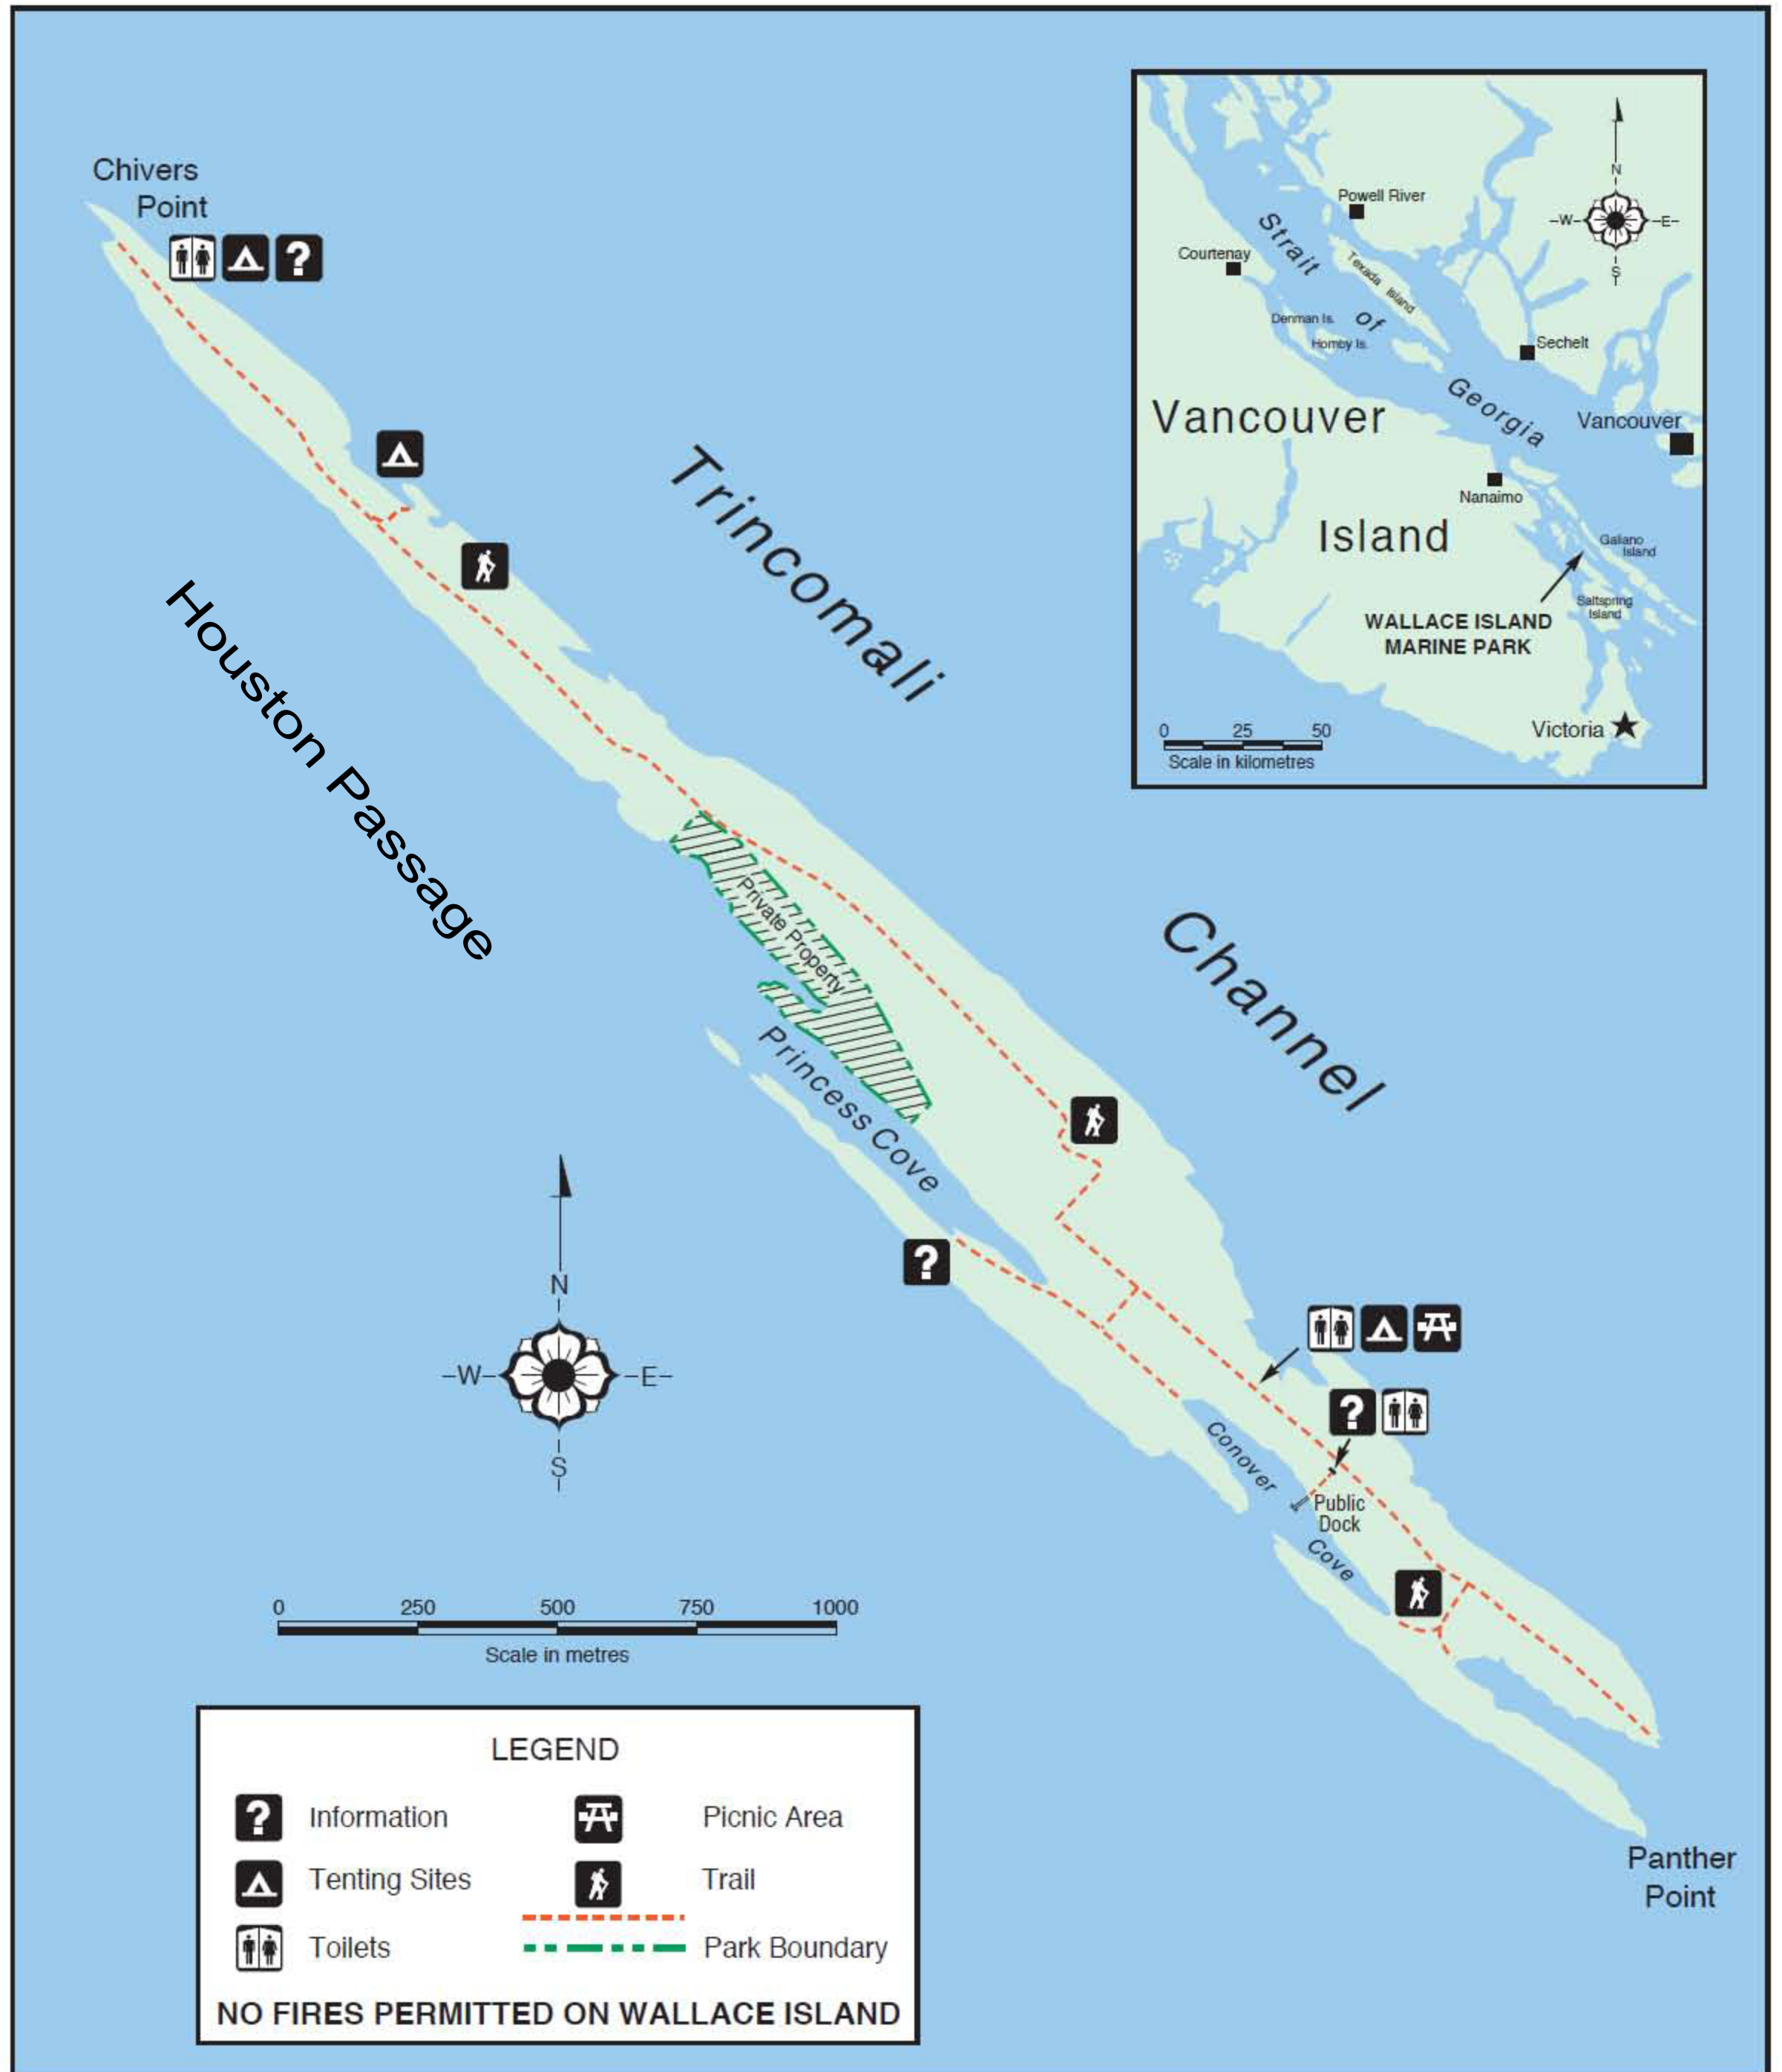

Wallace Island Marine Park

LEGEND

Information	Picnic Area
Tenting Sites	Trail
Toilets	Park Boundary

NO FIRES PERMITTED ON WALLACE ISLAND