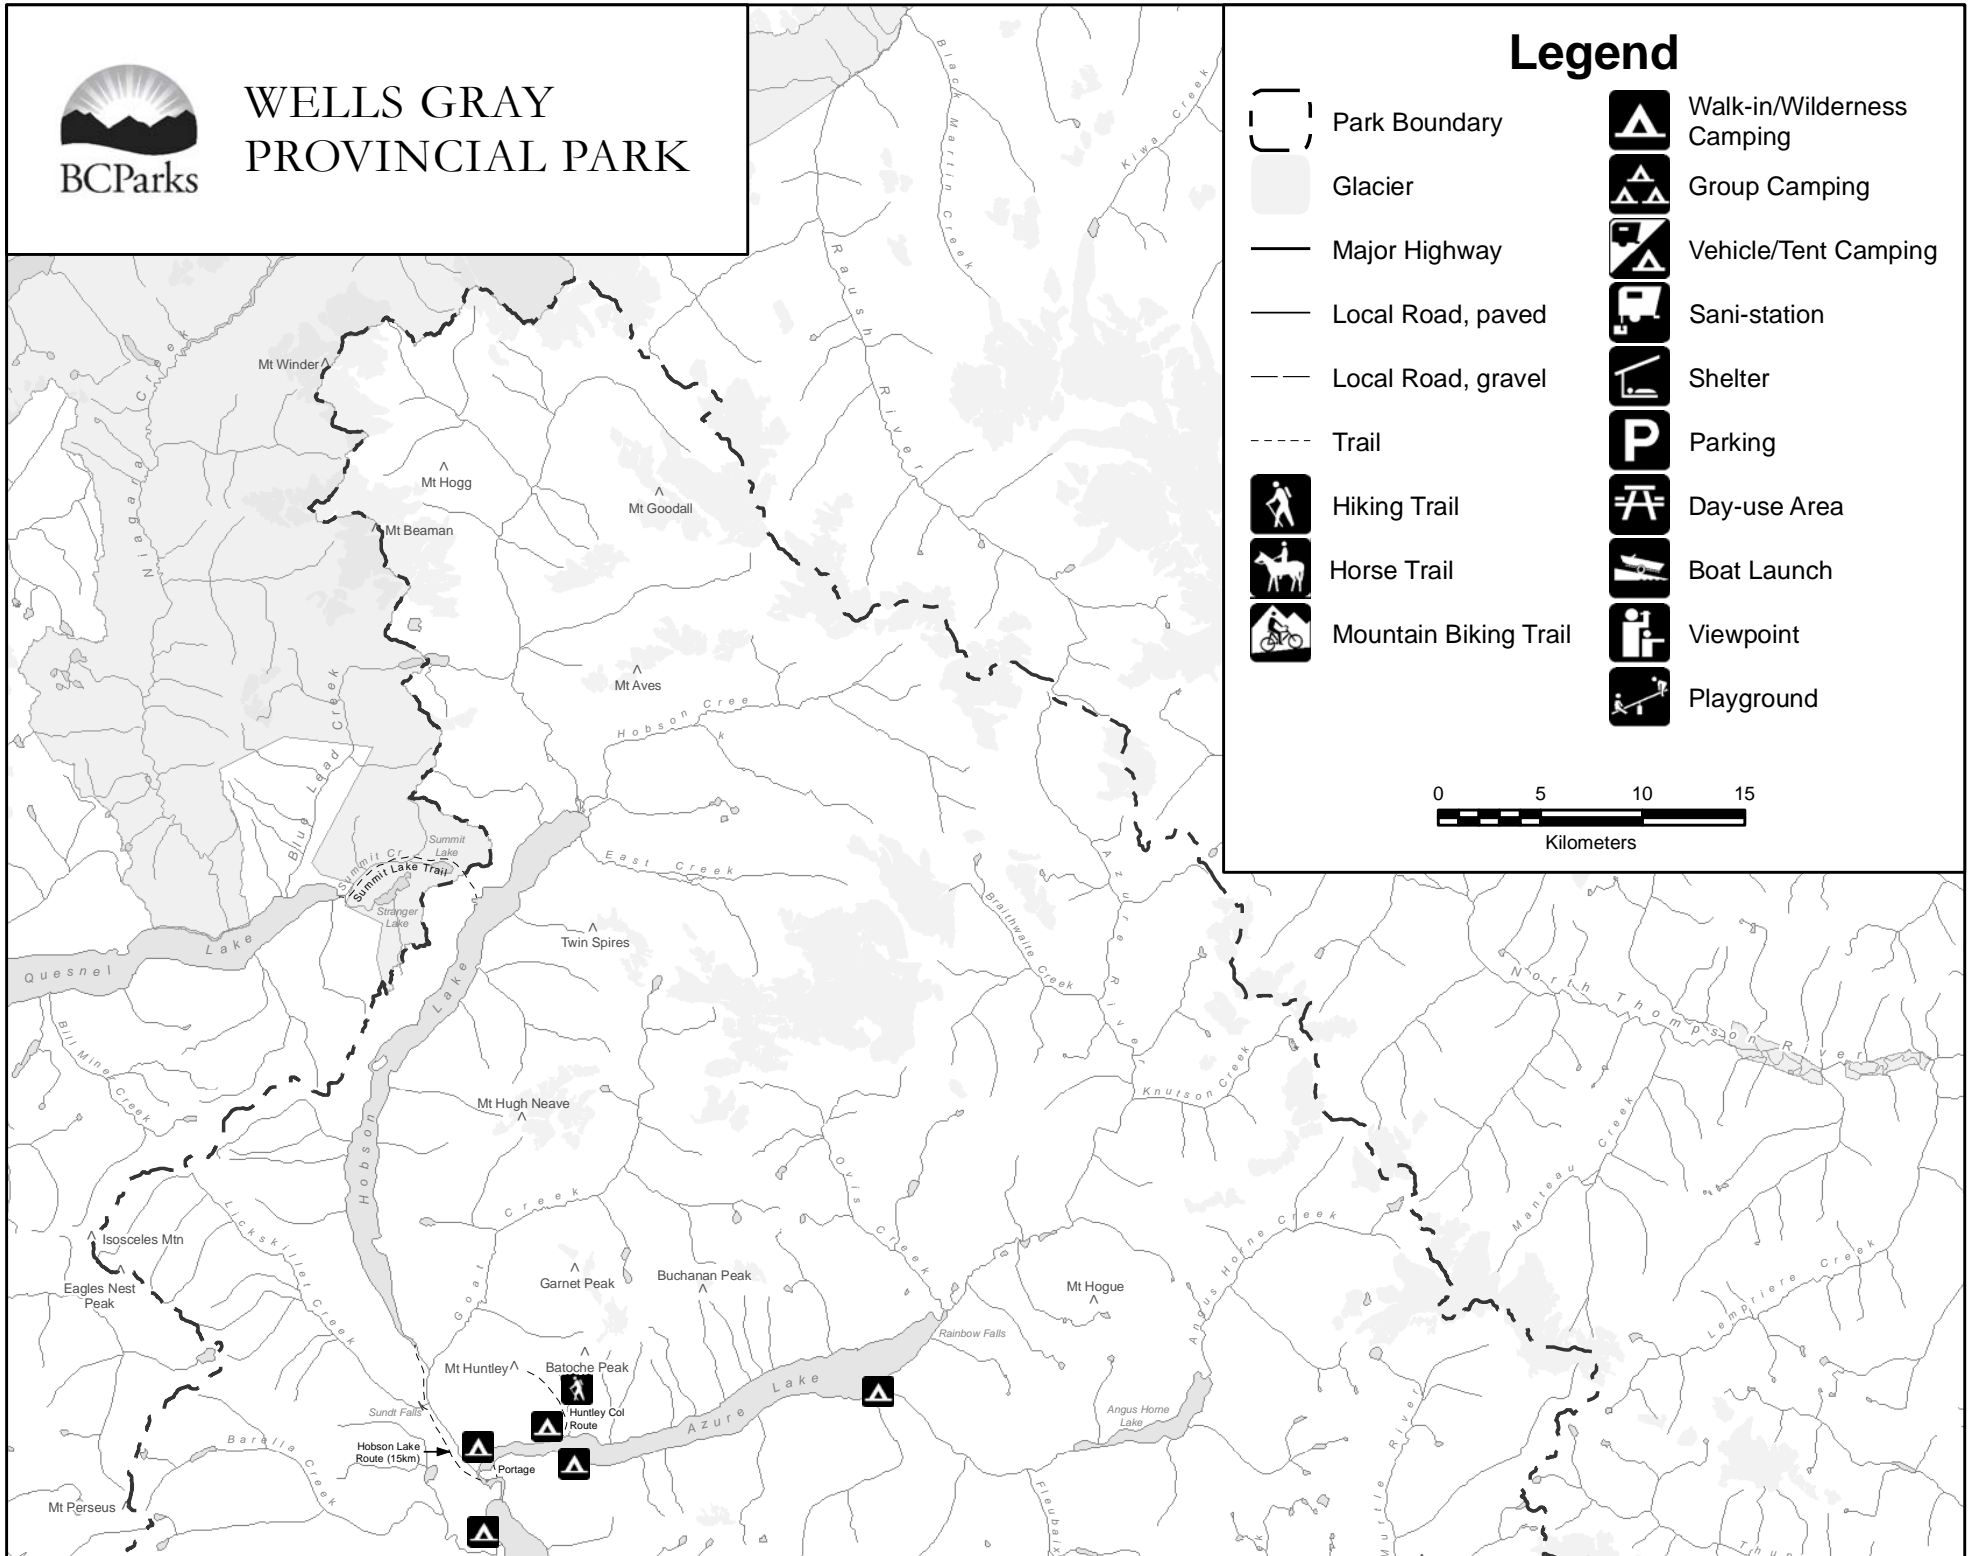

WELLS GRAY PROVINCIAL PARK

Legend

- Park Boundary
- Glacier
- Major Highway
- Local Road, paved
- Local Road, gravel
- Trail
- Hiking Trail
- Horse Trail
- Mountain Biking Trail
- Walk-in/Wilderness Camping
- Group Camping
- Vehicle/Tent Camping
- Sani-station
- Shelter
- Parking
- Day-use Area
- Boat Launch
- Viewpoint
- Playground