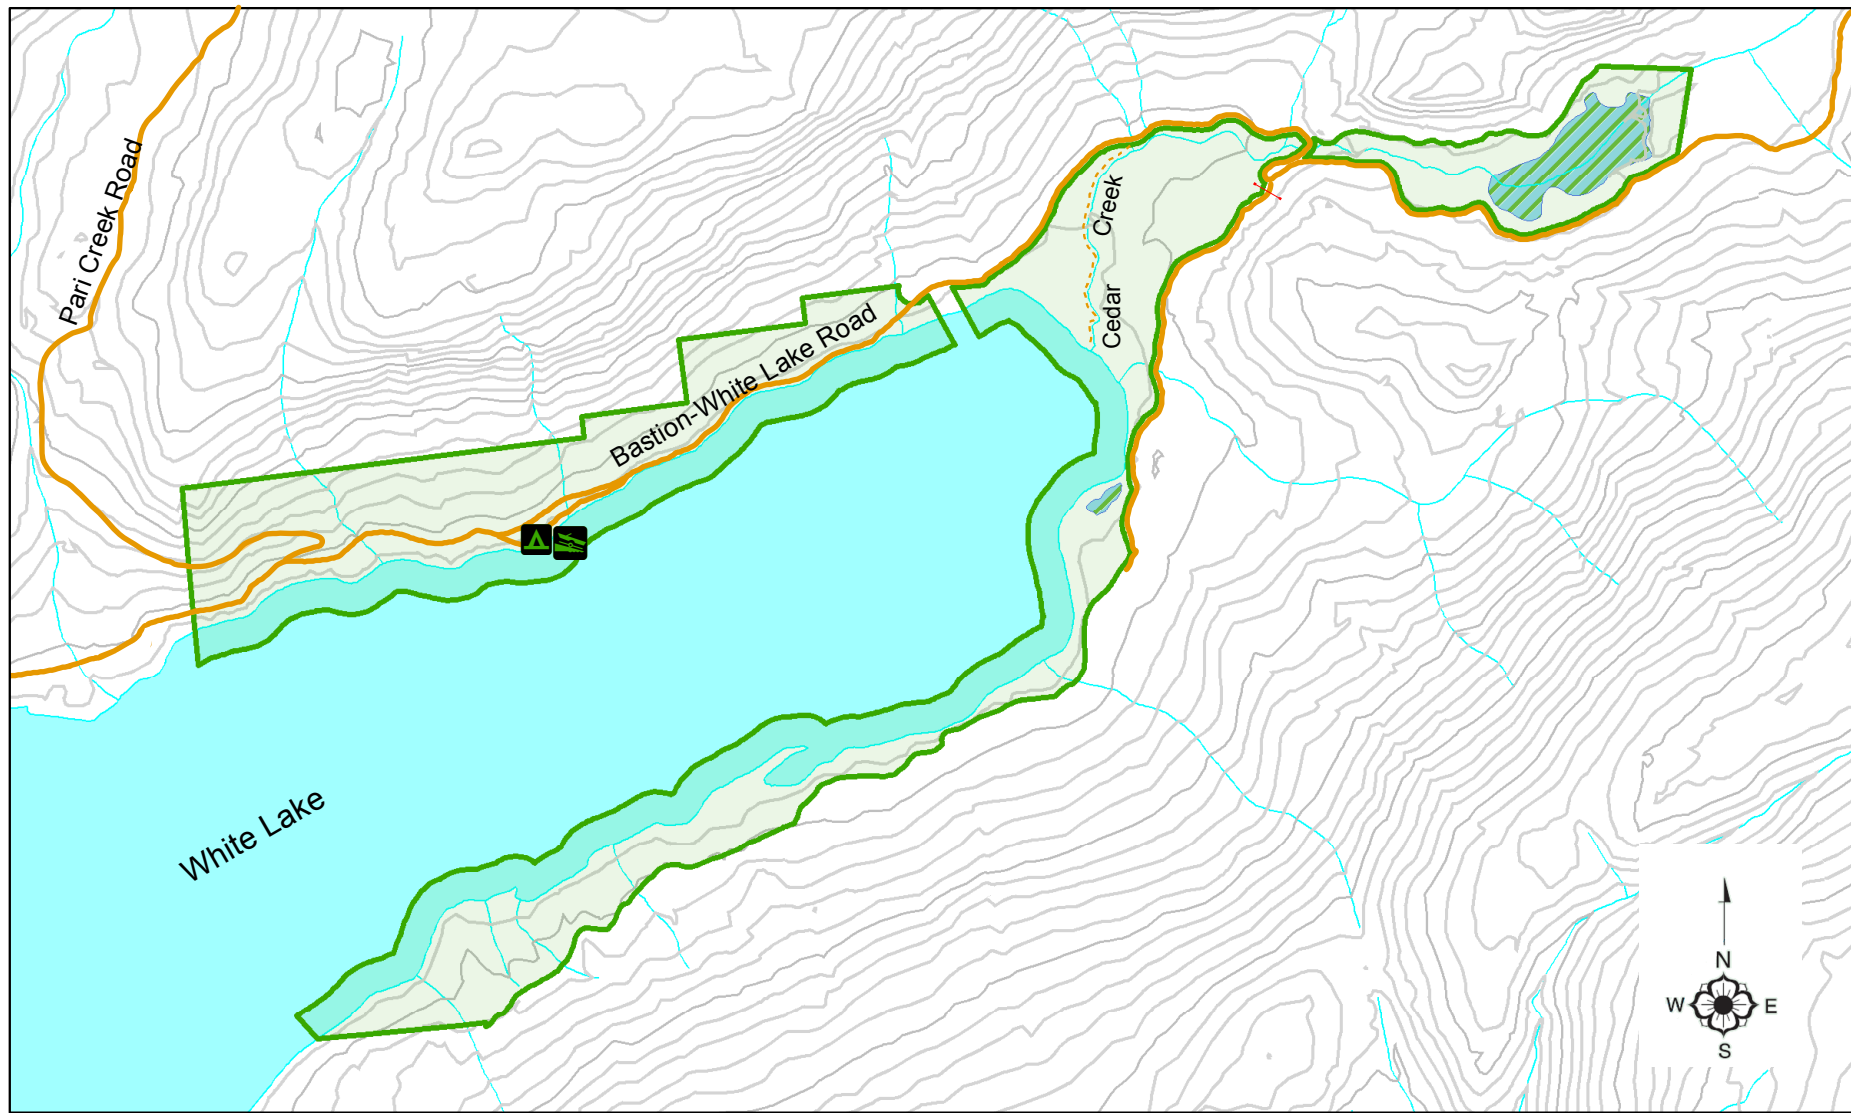

White Lake Provincial Park

| | |
|---|--|
|  Park Boundary |  Day Use and Campground |
|  Swamp |  Boat launch |
|  Road |  Gate |
|  Trail | |