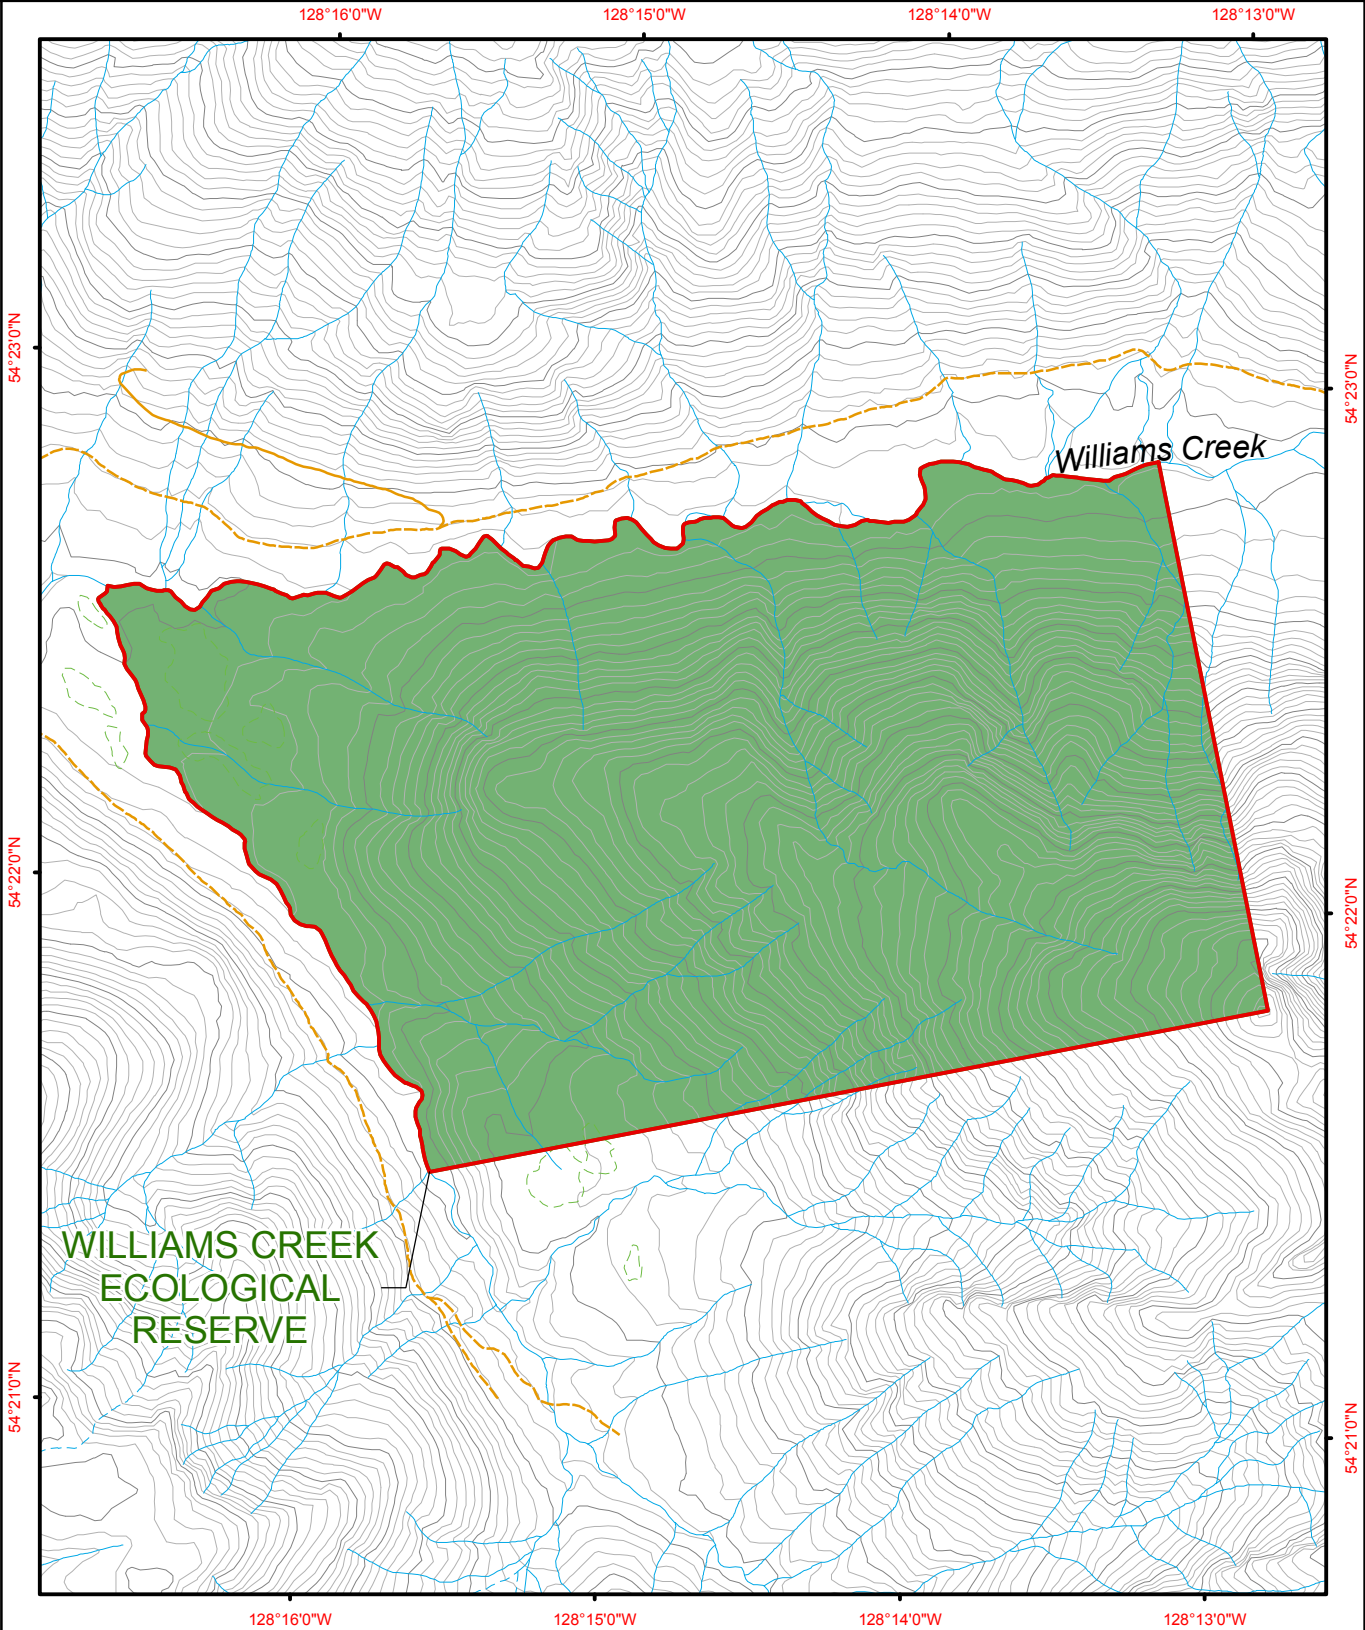

# Williams Creek Ecological Reserve

WILLIAMS CREEK  
ECOLOGICAL  
RESERVE

Williams Creek

 BRITISH COLUMBIA The Best Place on Earth		 Ecological Reserve	 Contour - 100 m	 River or Stream		
		 Other Protected Area	 Contour - 20 m	 Marsh or Swamp		
		 Forest Service Road	 Lake			
		 Road Permit				
					Project File: protected_area_template Date: September 14, 2010	