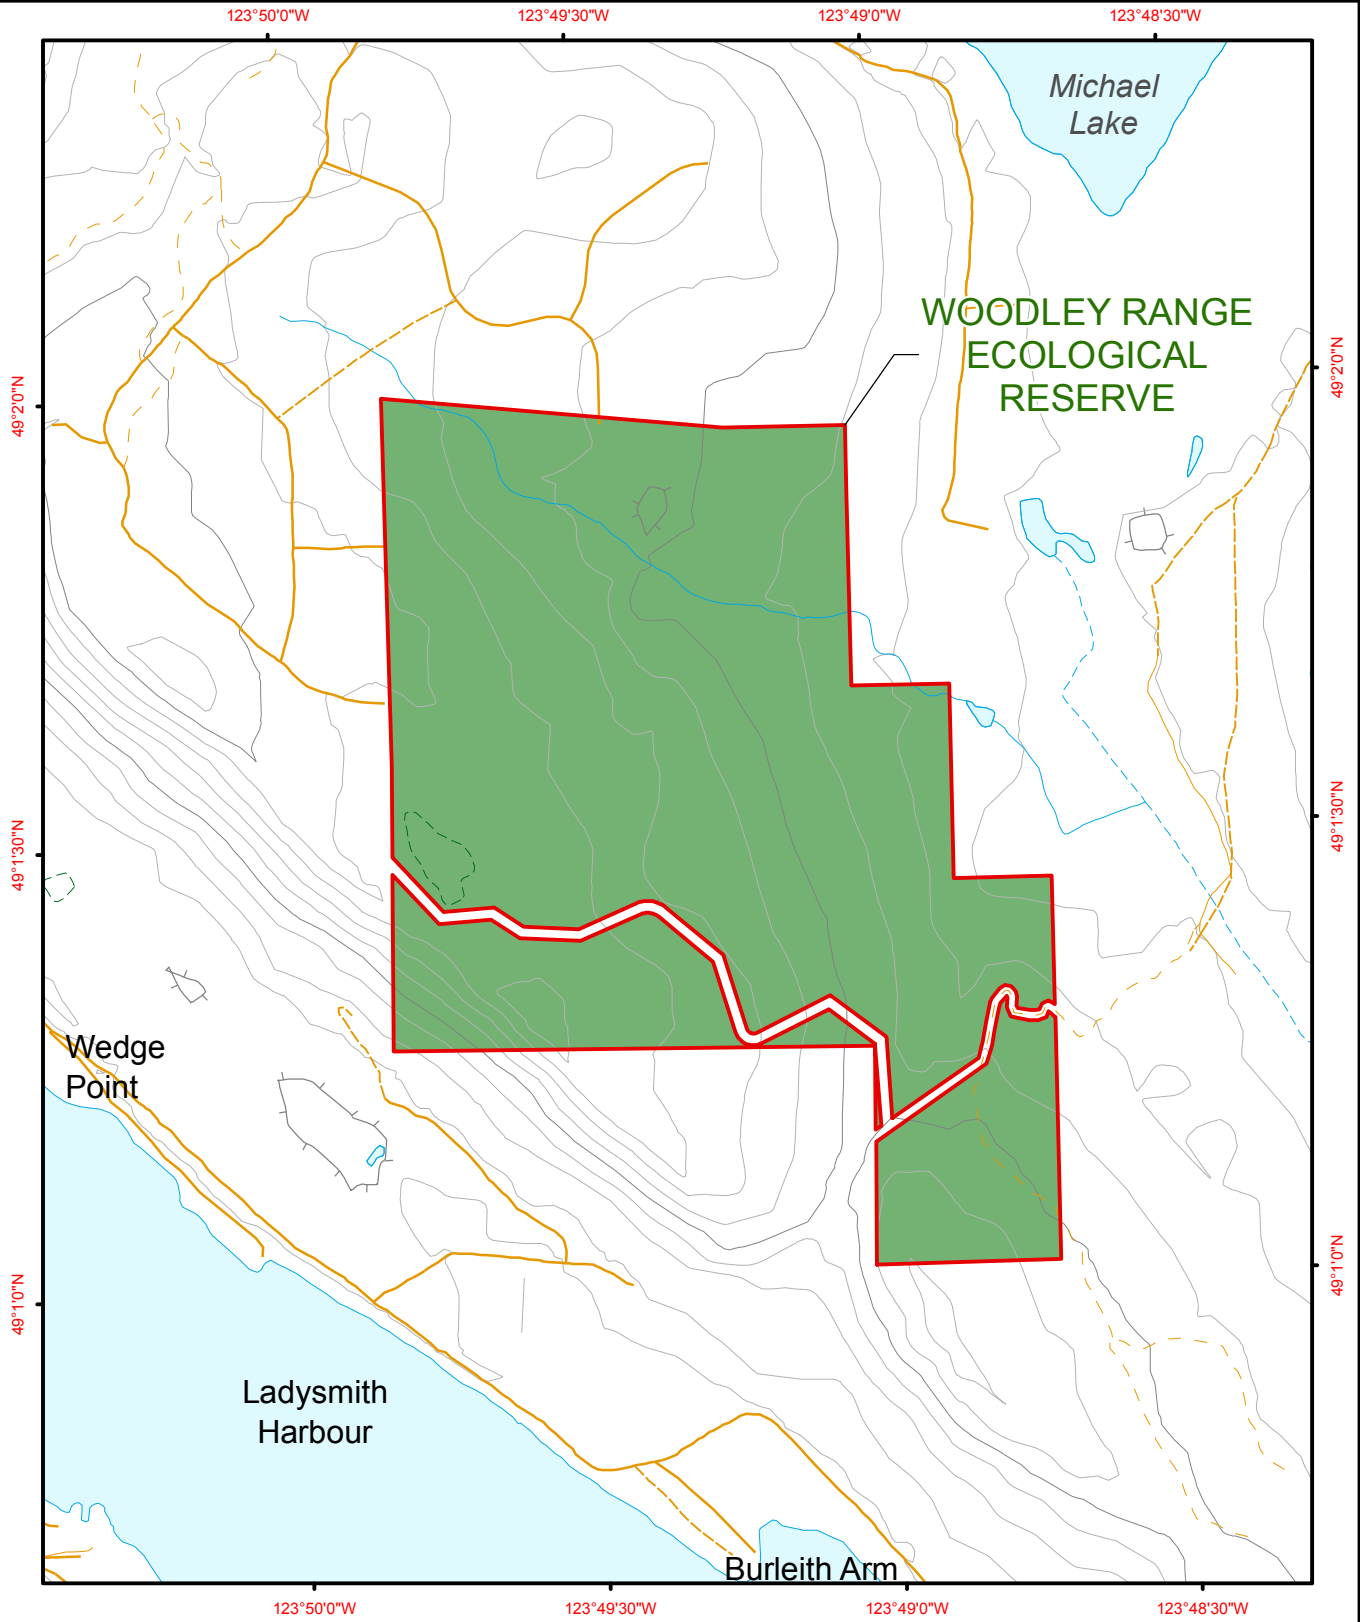

# Woodley Range Ecological Reserve

Ecological Reserve  
Other Protected Area

Contour - 100 m  
Contour - 20 m  
Forest Service Road  
Road Permit

River or Stream  
Marsh or Swamp  
Lake or Ocean

BCParks

Project File: protected\_area\_template  
Date: September 14, 2010