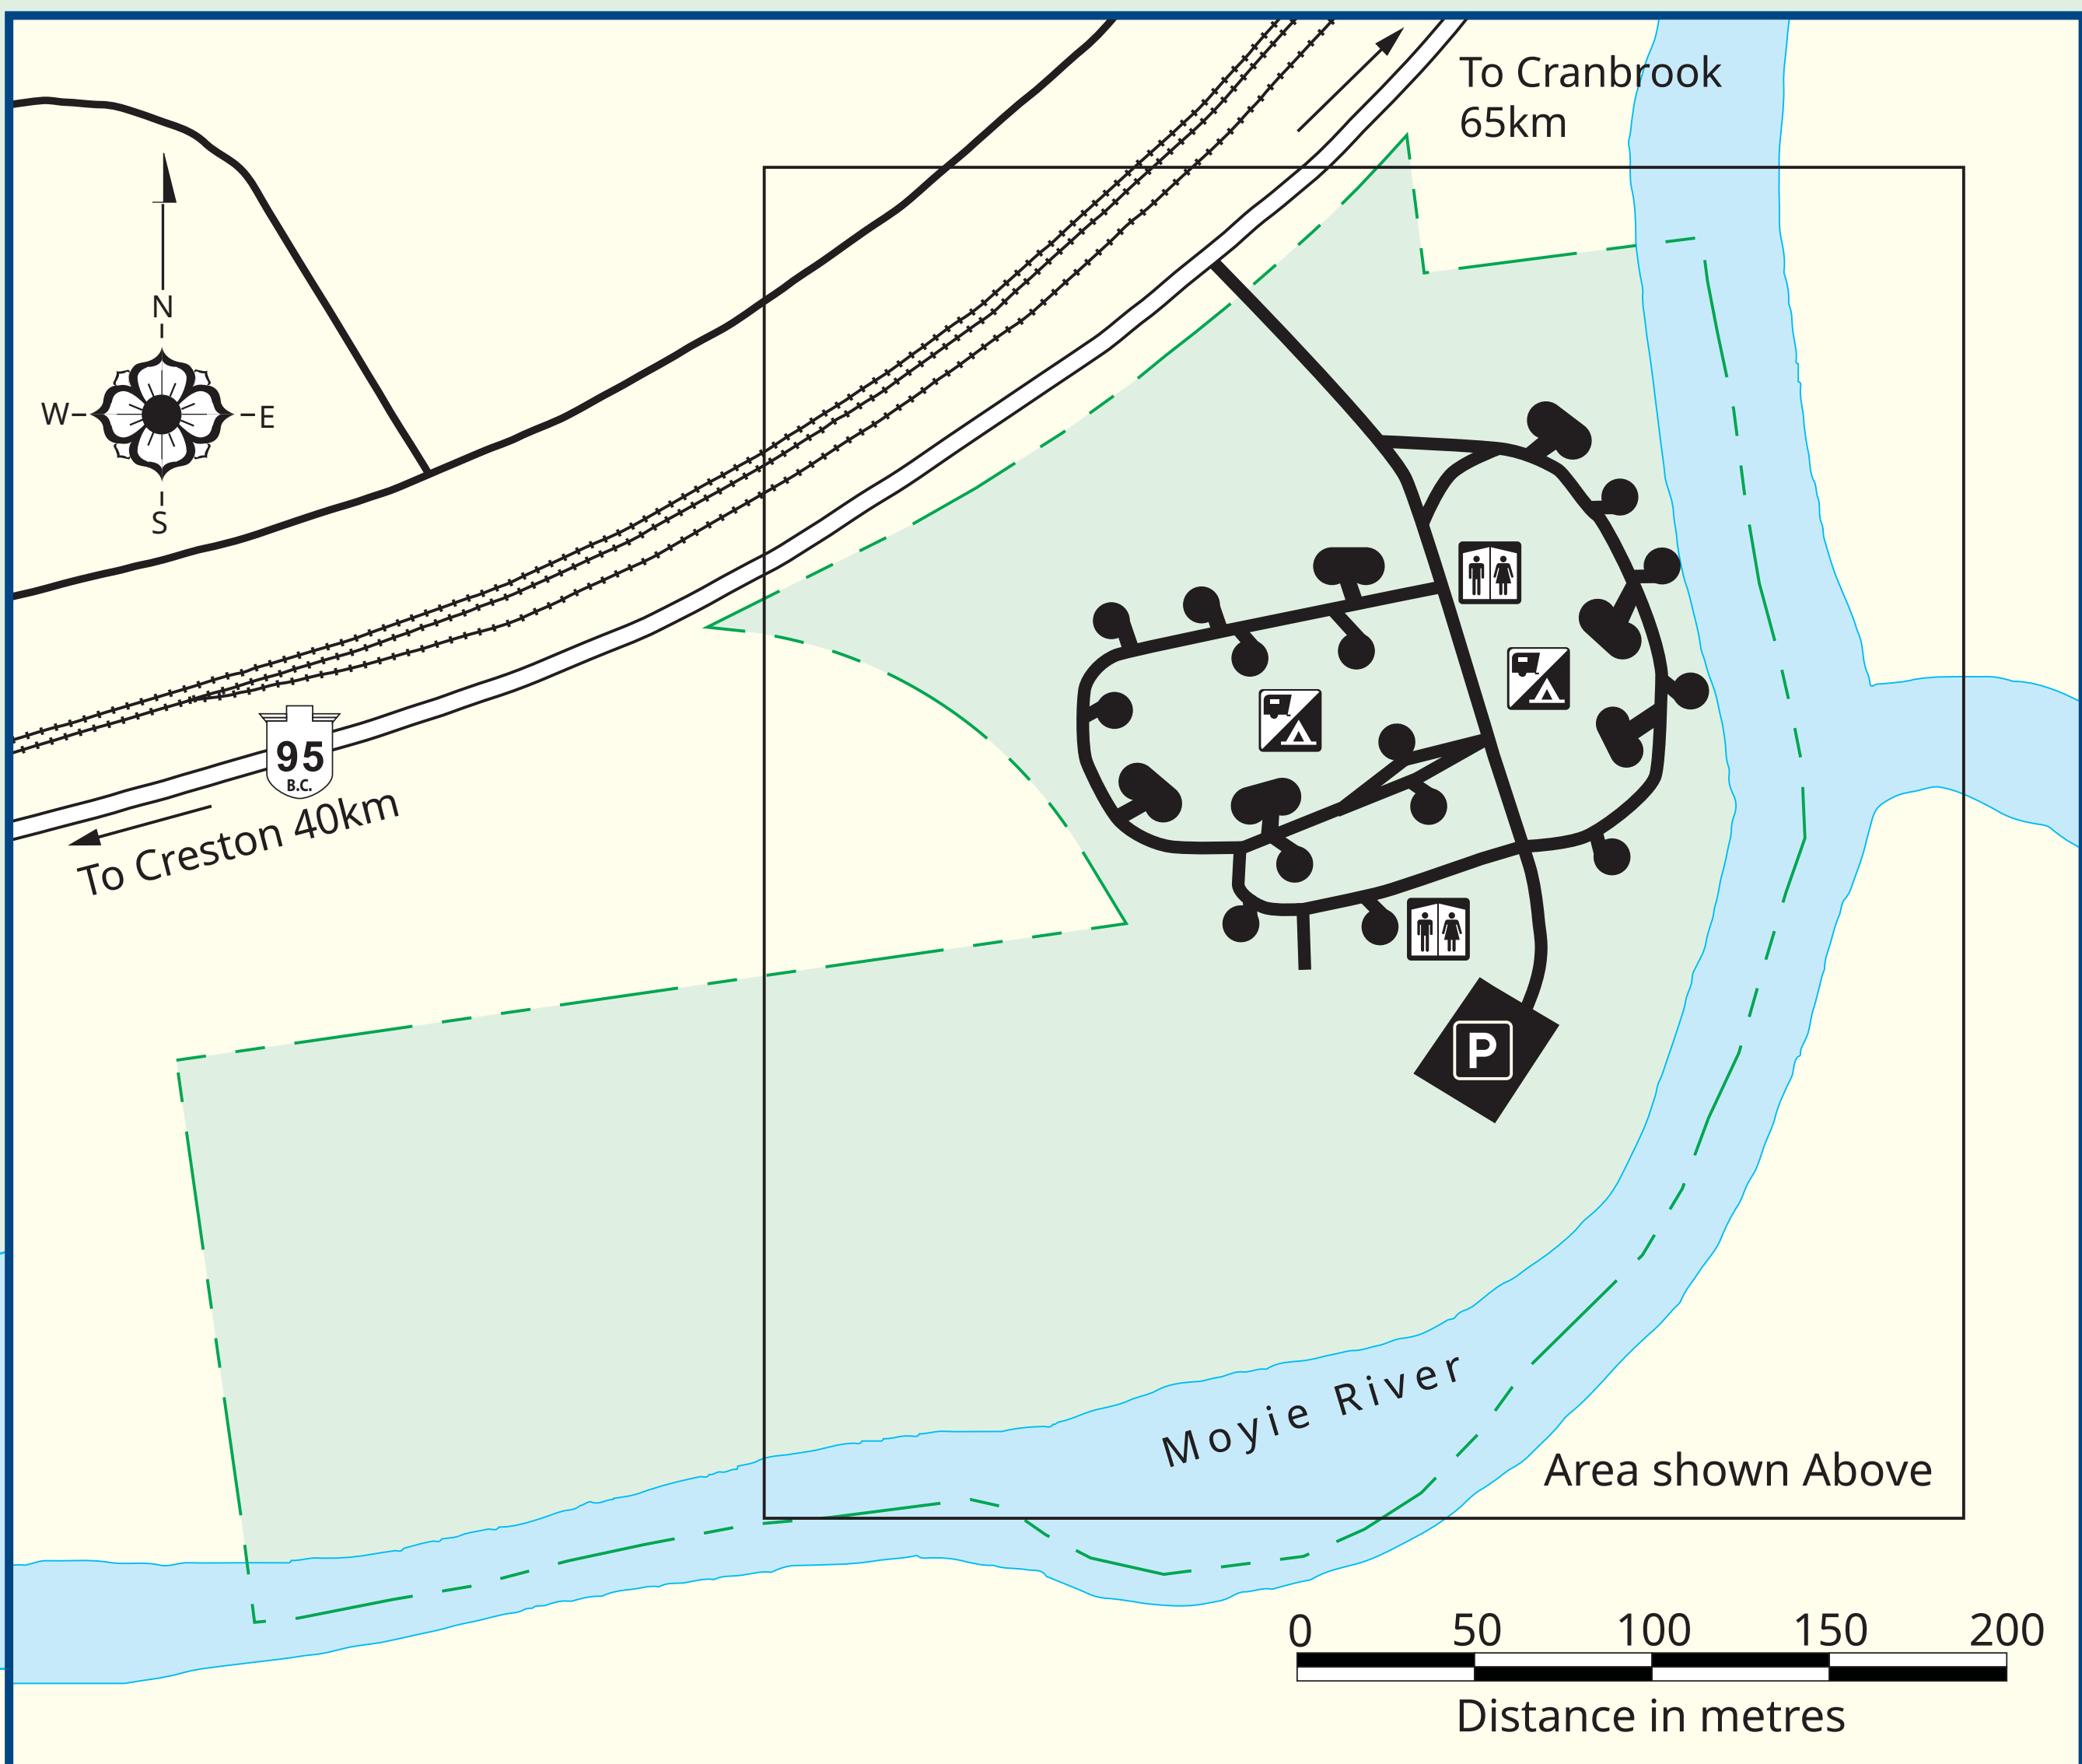

Yahk Provincial Park

Legend	
	Vehicle and Tent camping
	Parking
	Day Use / Picnic Area
	Information
	Toilets
	Accessible Toilets
	Drinking Water
	Garbage/Recycling
	Park Boundary