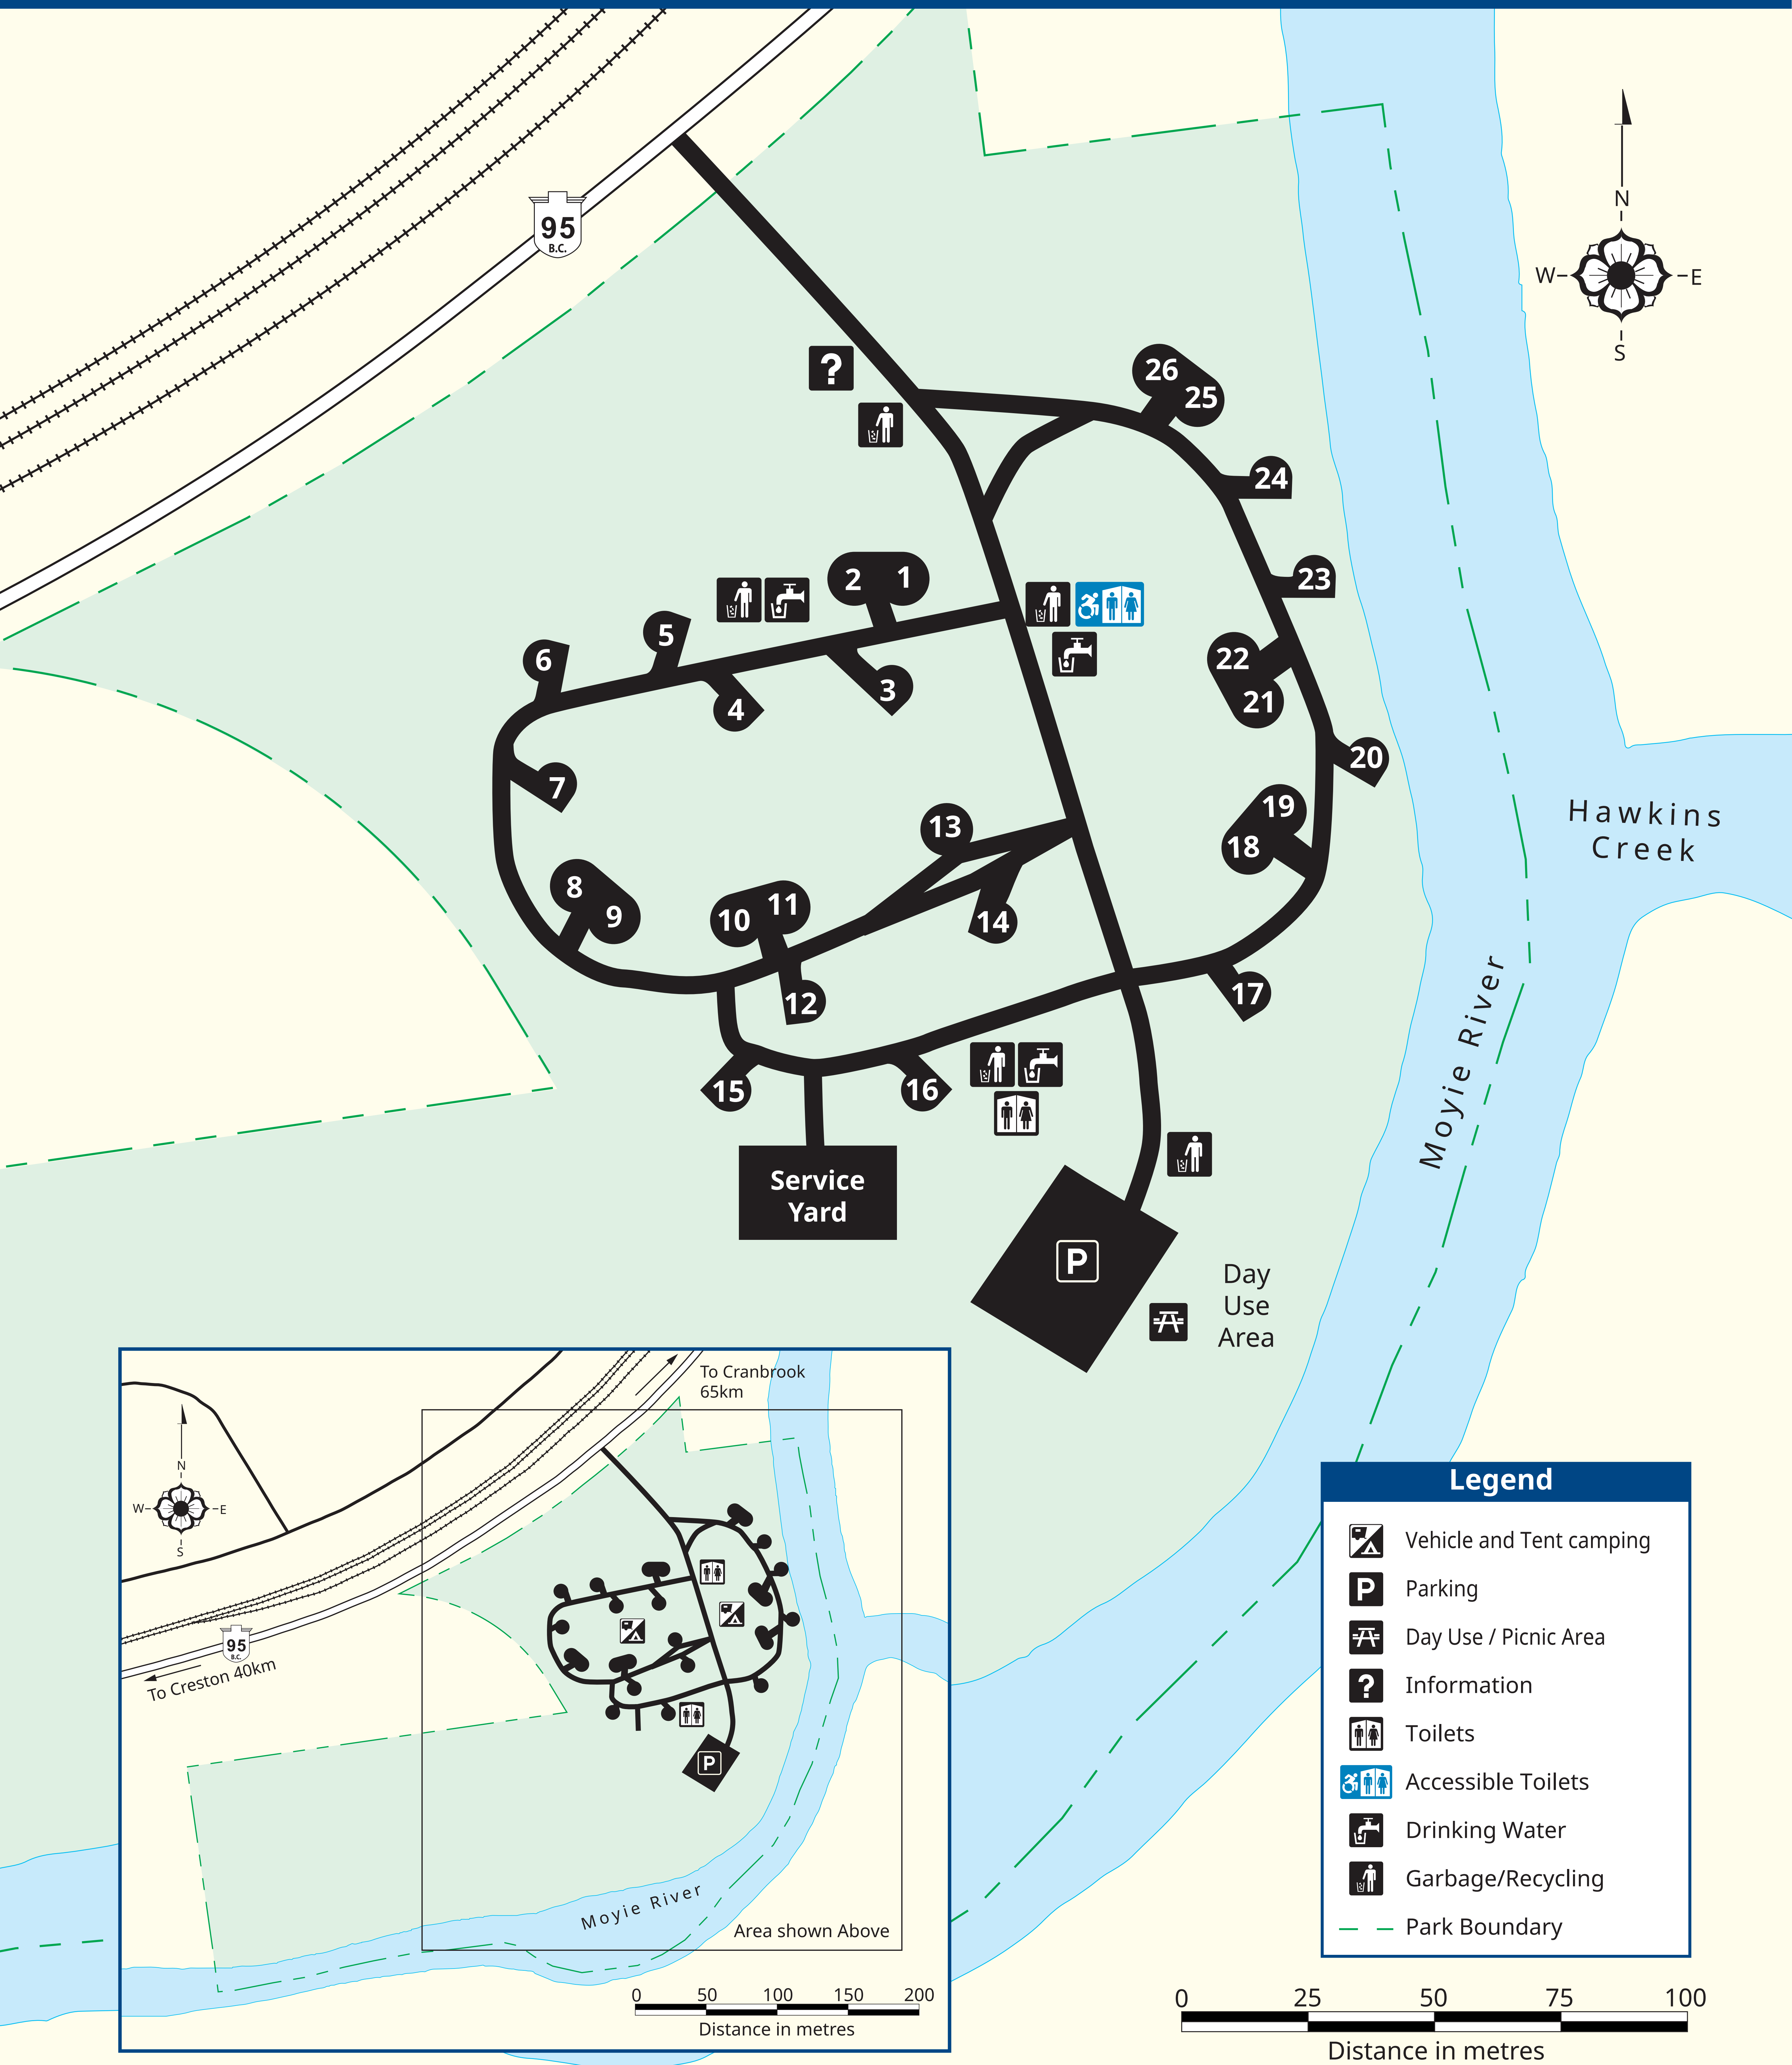

Yahk Provincial Park

Legend	
	Vehicle and Tent camping
	Parking
	Day Use / Picnic Area
	Information
	Toilets
	Accessible Toilets
	Drinking Water
	Garbage/Recycling
	Park Boundary