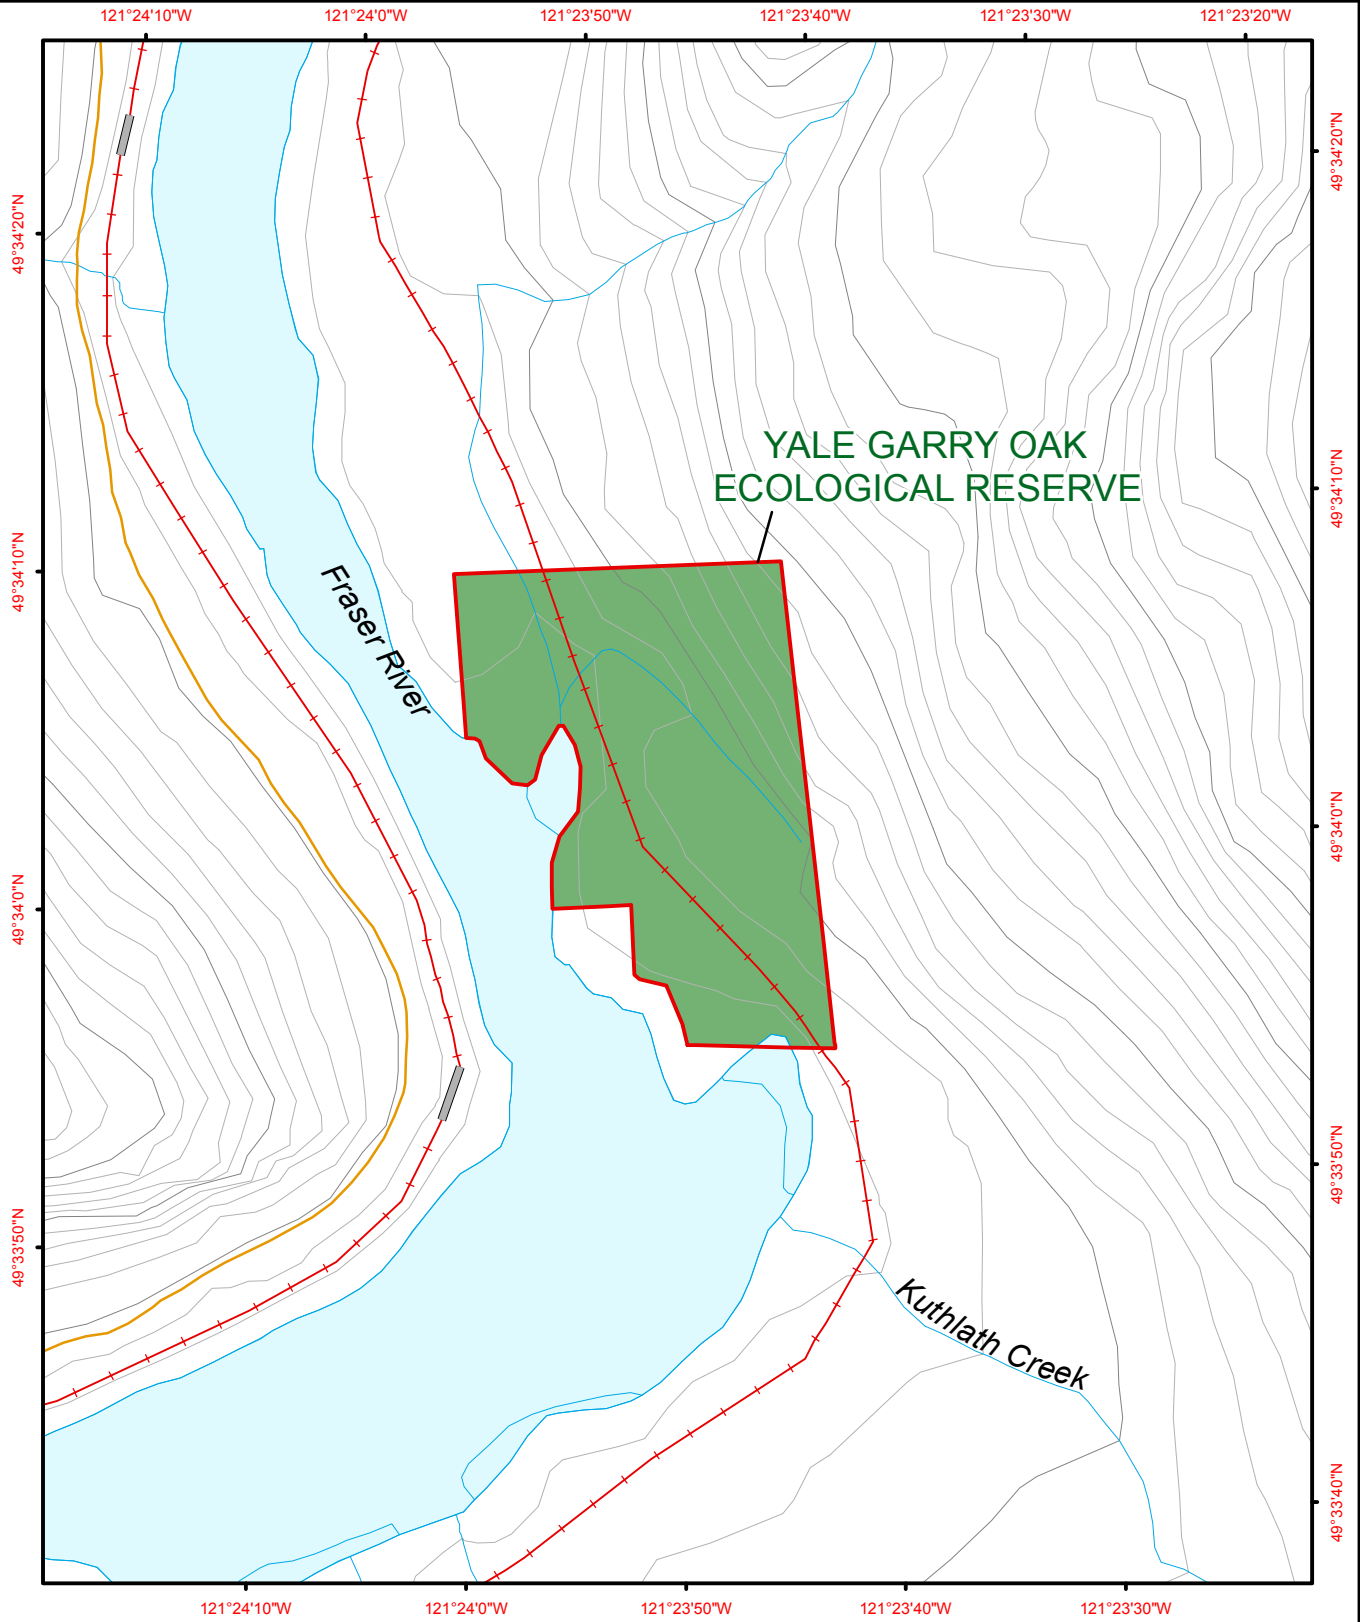

Yale Garry Oak Ecological Reserve

- | | | |
|--|---|---|
|  Ecological Reserve |  Contour - 100 m |  River or Stream |
|  Other Protected Area |  Contour - 20 m |  Marsh or Swamp |
| |  Forest Service Road |  Lake or Ocean |
| |  Road Permit | |

Project File: protected_area_template
Date: September 14, 2010