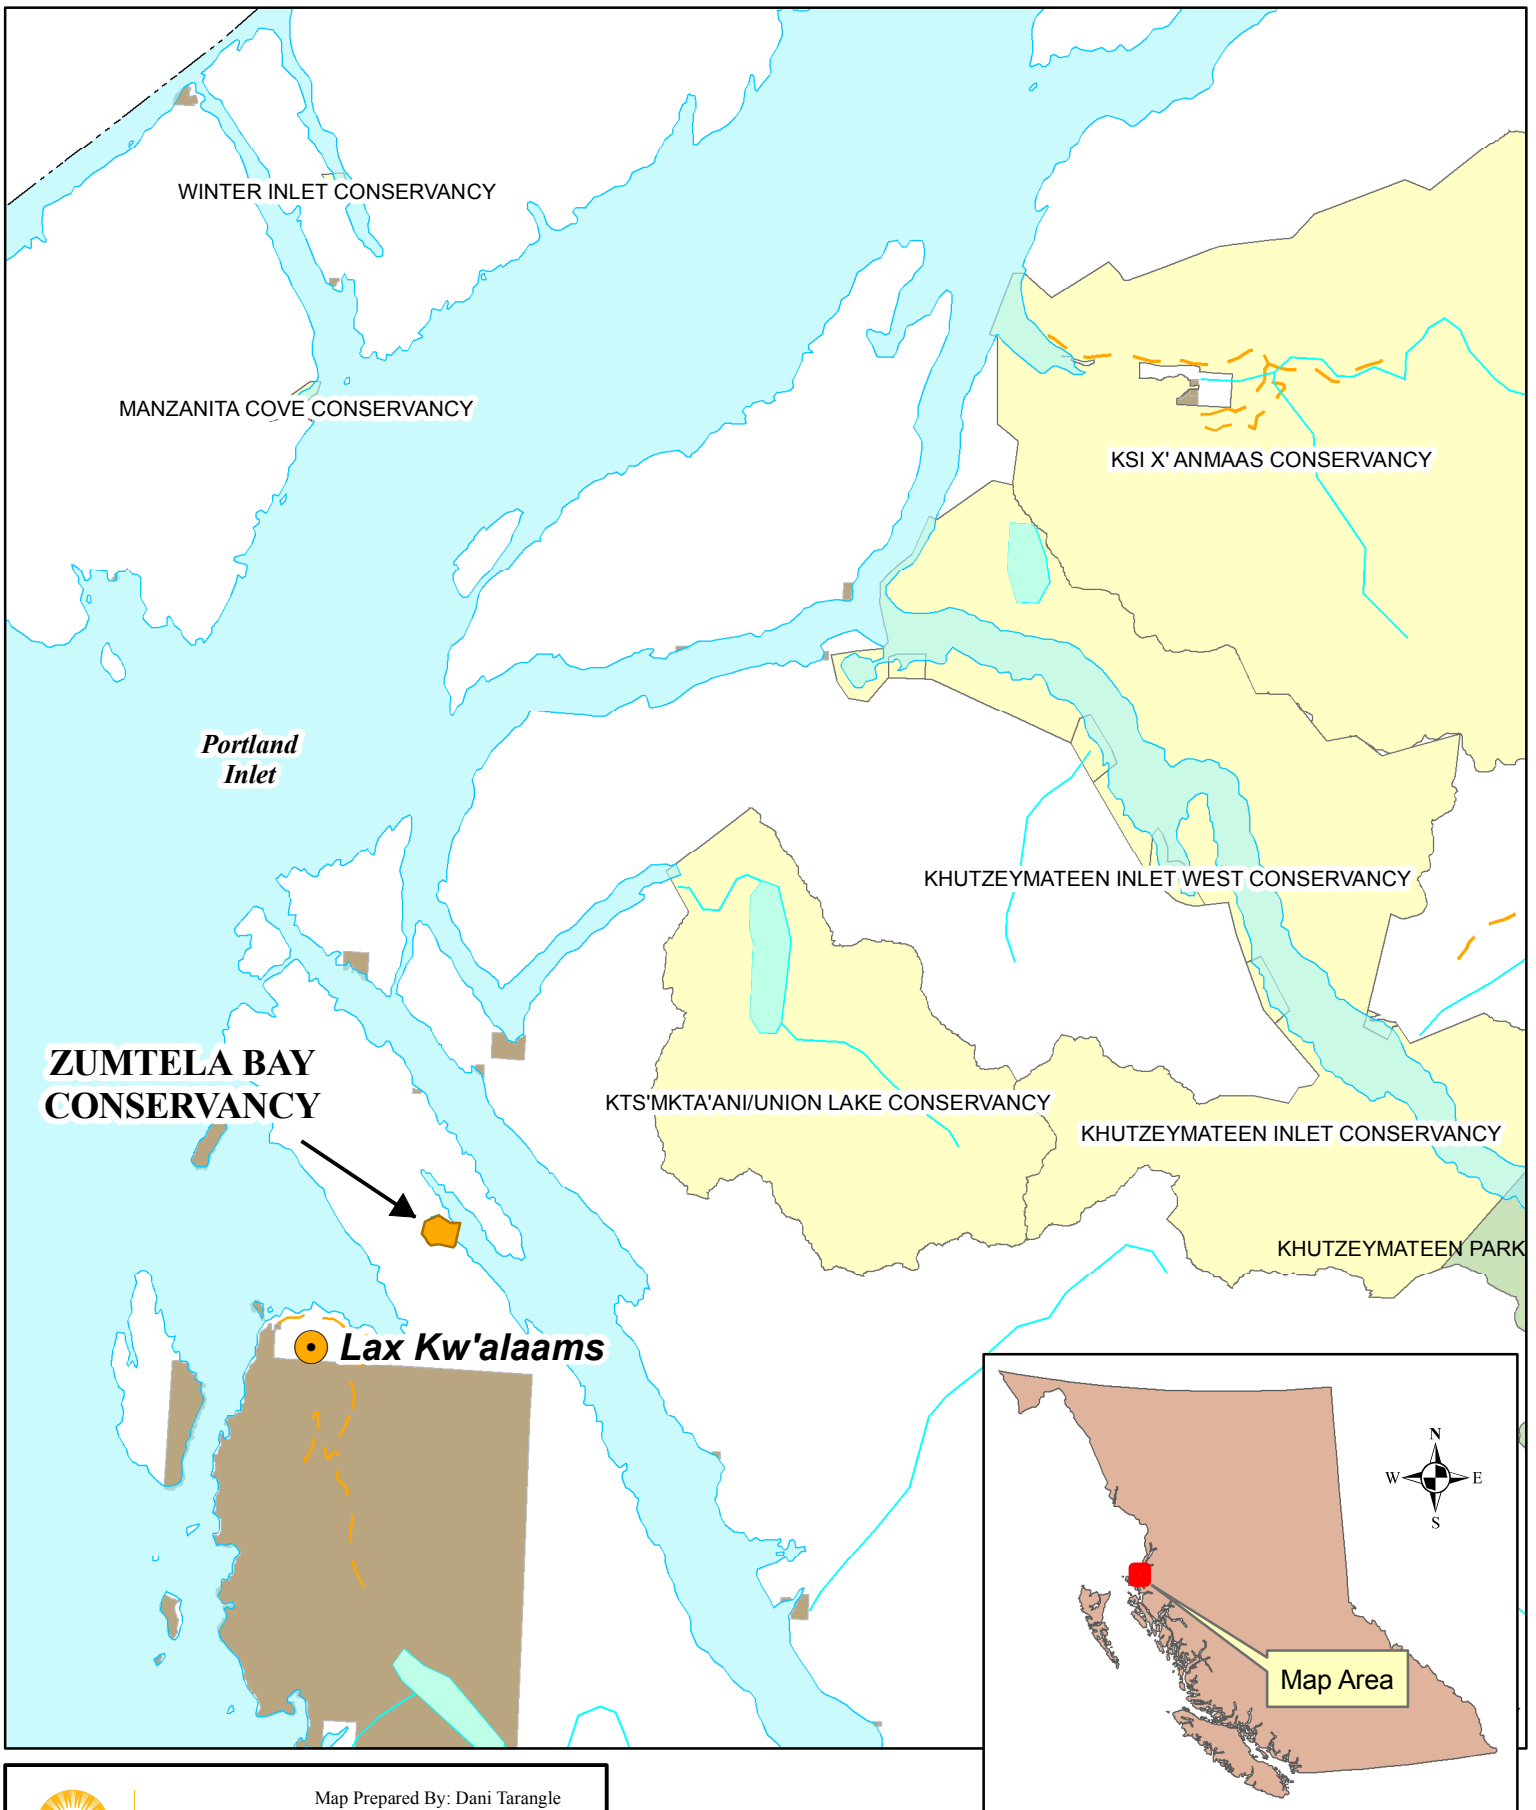

Zumtela Bay Conservancy: Context

BC Parks

Map Prepared By: Dani Tarangle
Planning Section, Okanagan
February, 2011
NAD 83, BC Albers Projection